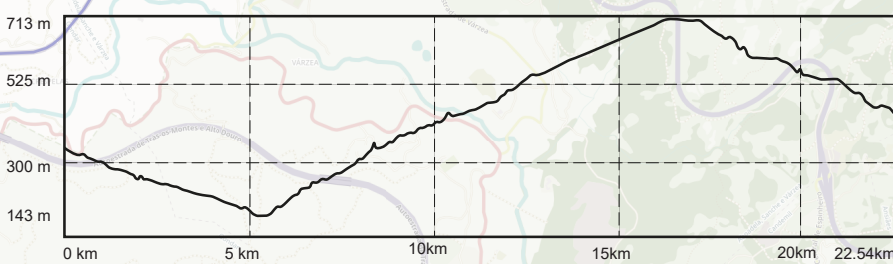

26/27
ABRIL
2024

RALITERRAS D'ABOBOREIRA

AMARANTE / BAIÃO / MARCO DE CANAVESES

PROVA ESPECIAL DE CLASSIFICAÇÃO
SPECIAL STAGE

3/5 - AMARANTE

27 ABR
27 APR

9:25 - 14:15 | 22.54km

SS Special Stage		Tactical Operational Command Vehicle	
Road Section		Medical Intervention Car	
Rece Route		Normal Ambulance	
Alternative Route		Fire Fighting Vehicle	
Radio Point		Extrication Vehicle	
Road Book Box		Towing	
Time Control		Fire Fighting Operator	
SS Start			
SS Flying Finish			
STOP			